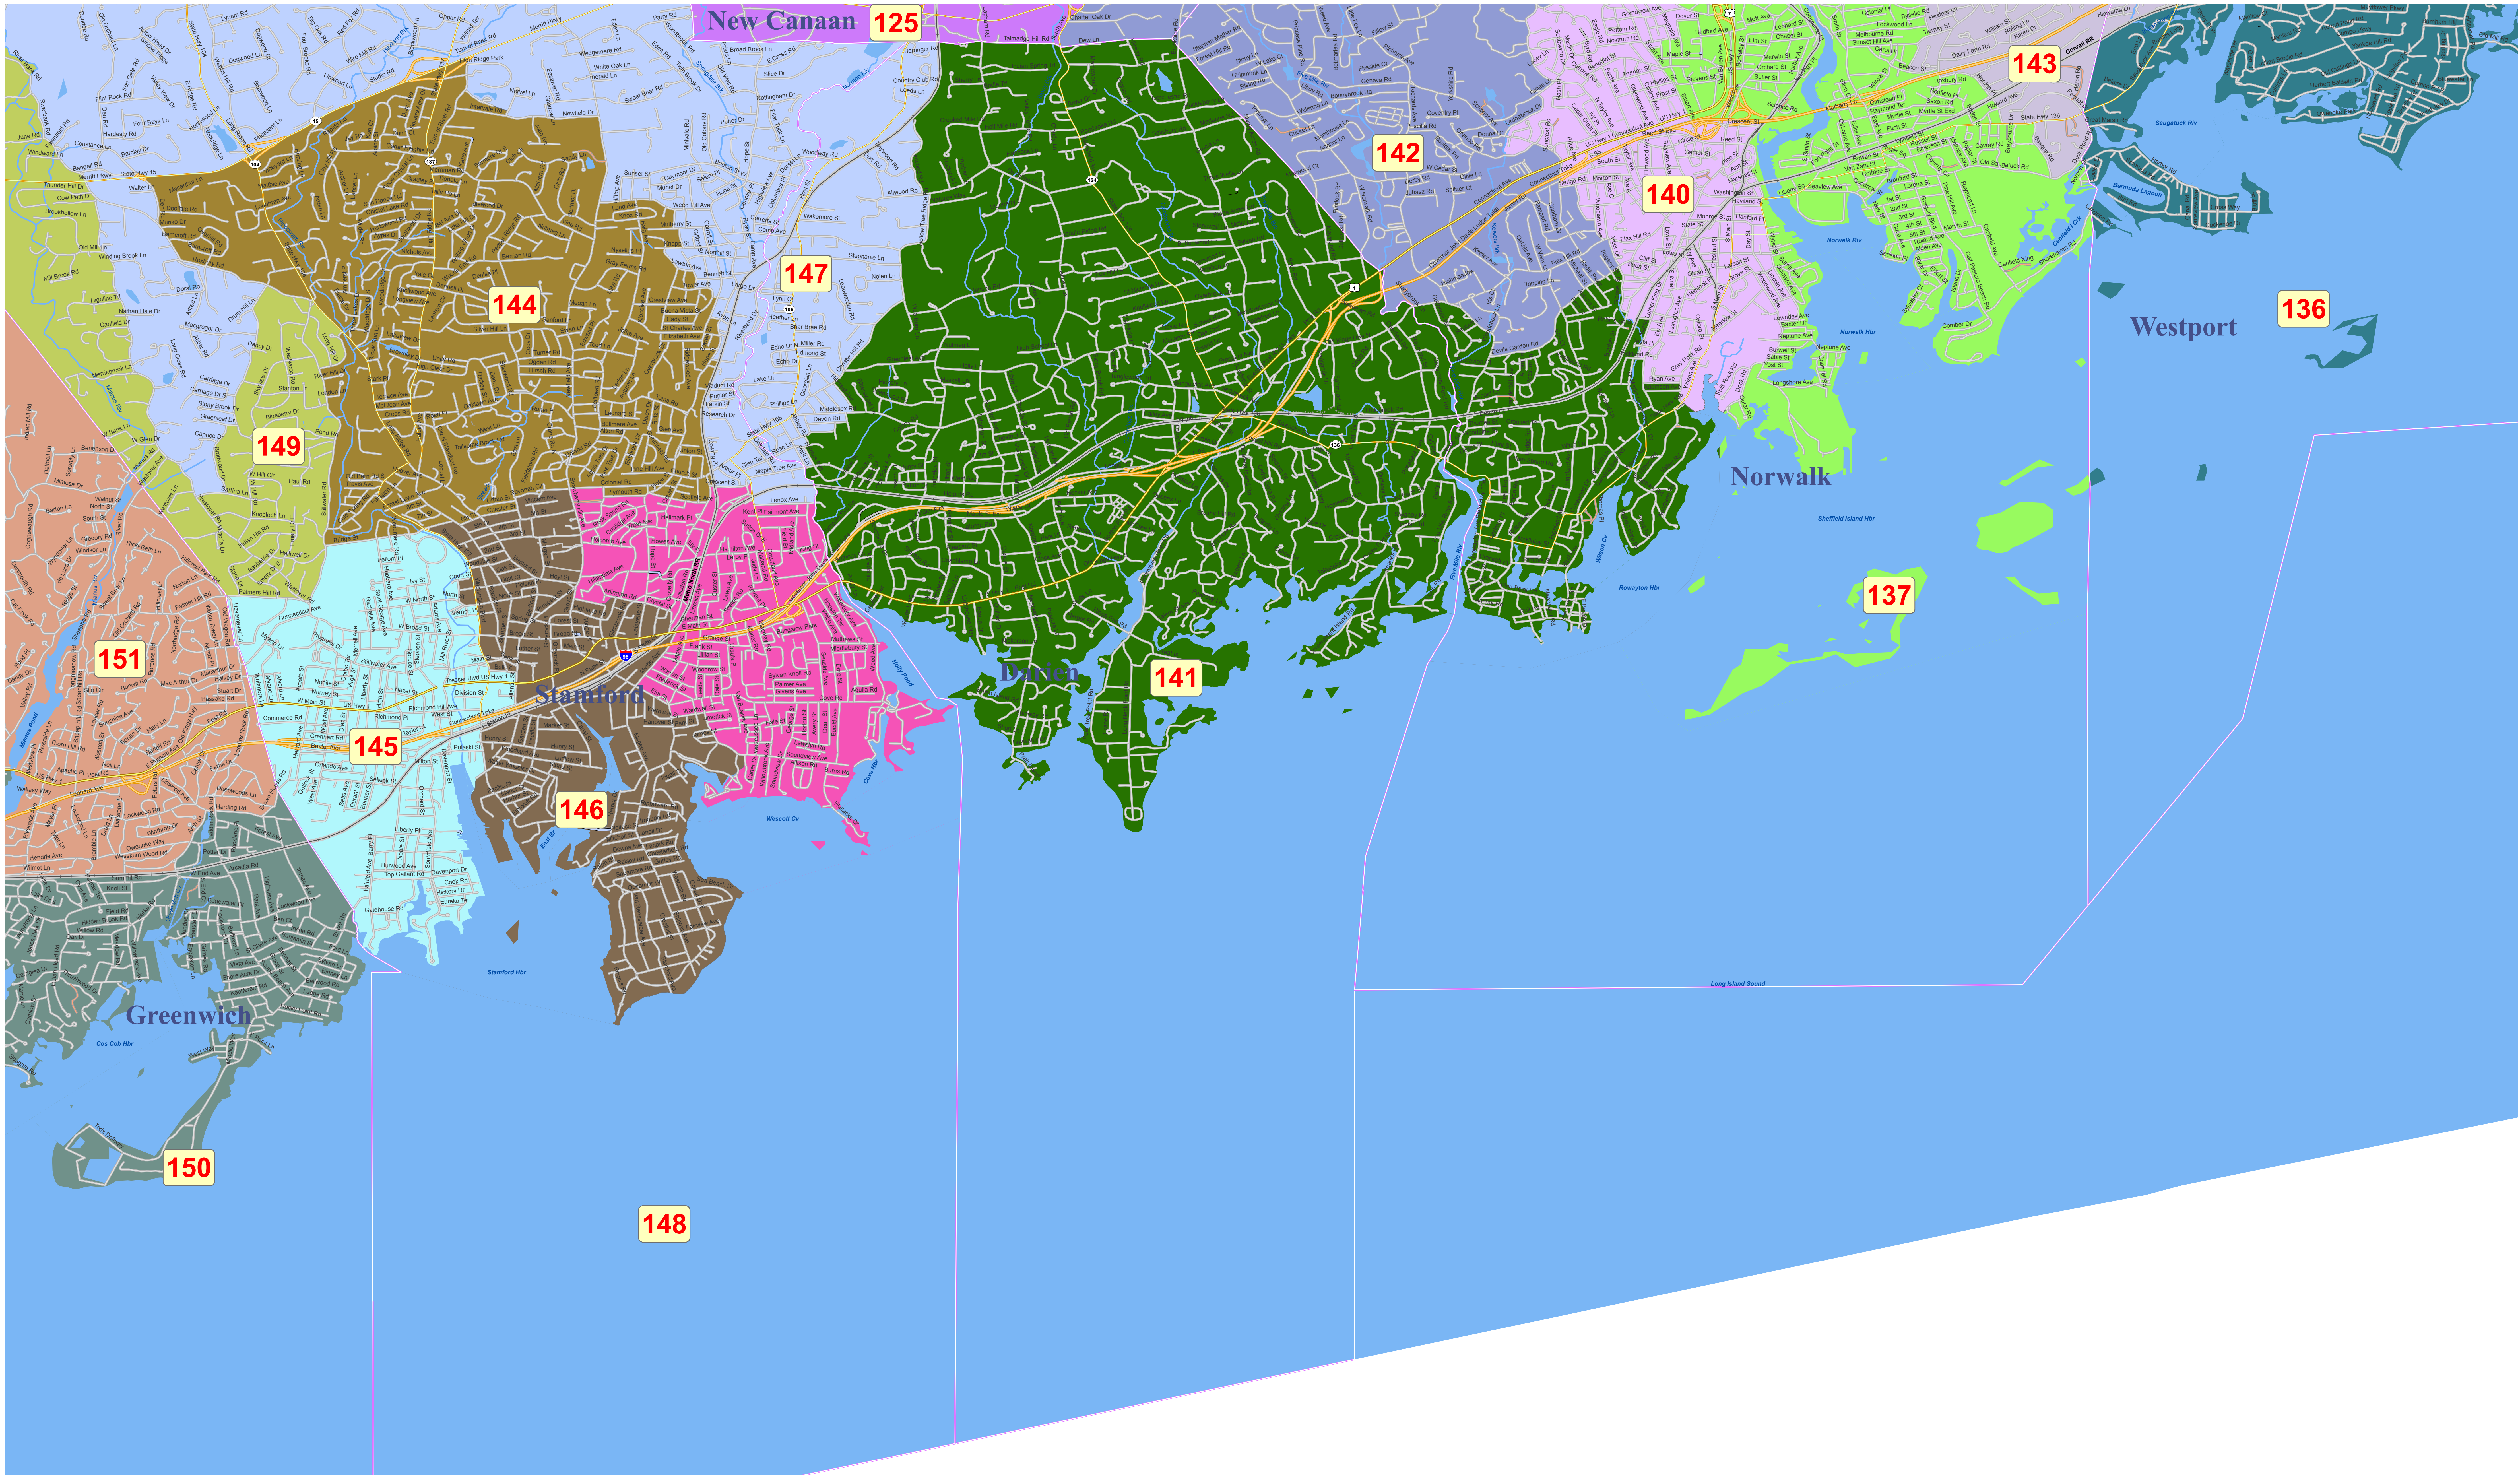

# State House of Representatives Redistricting Plan 2011 - House District 141